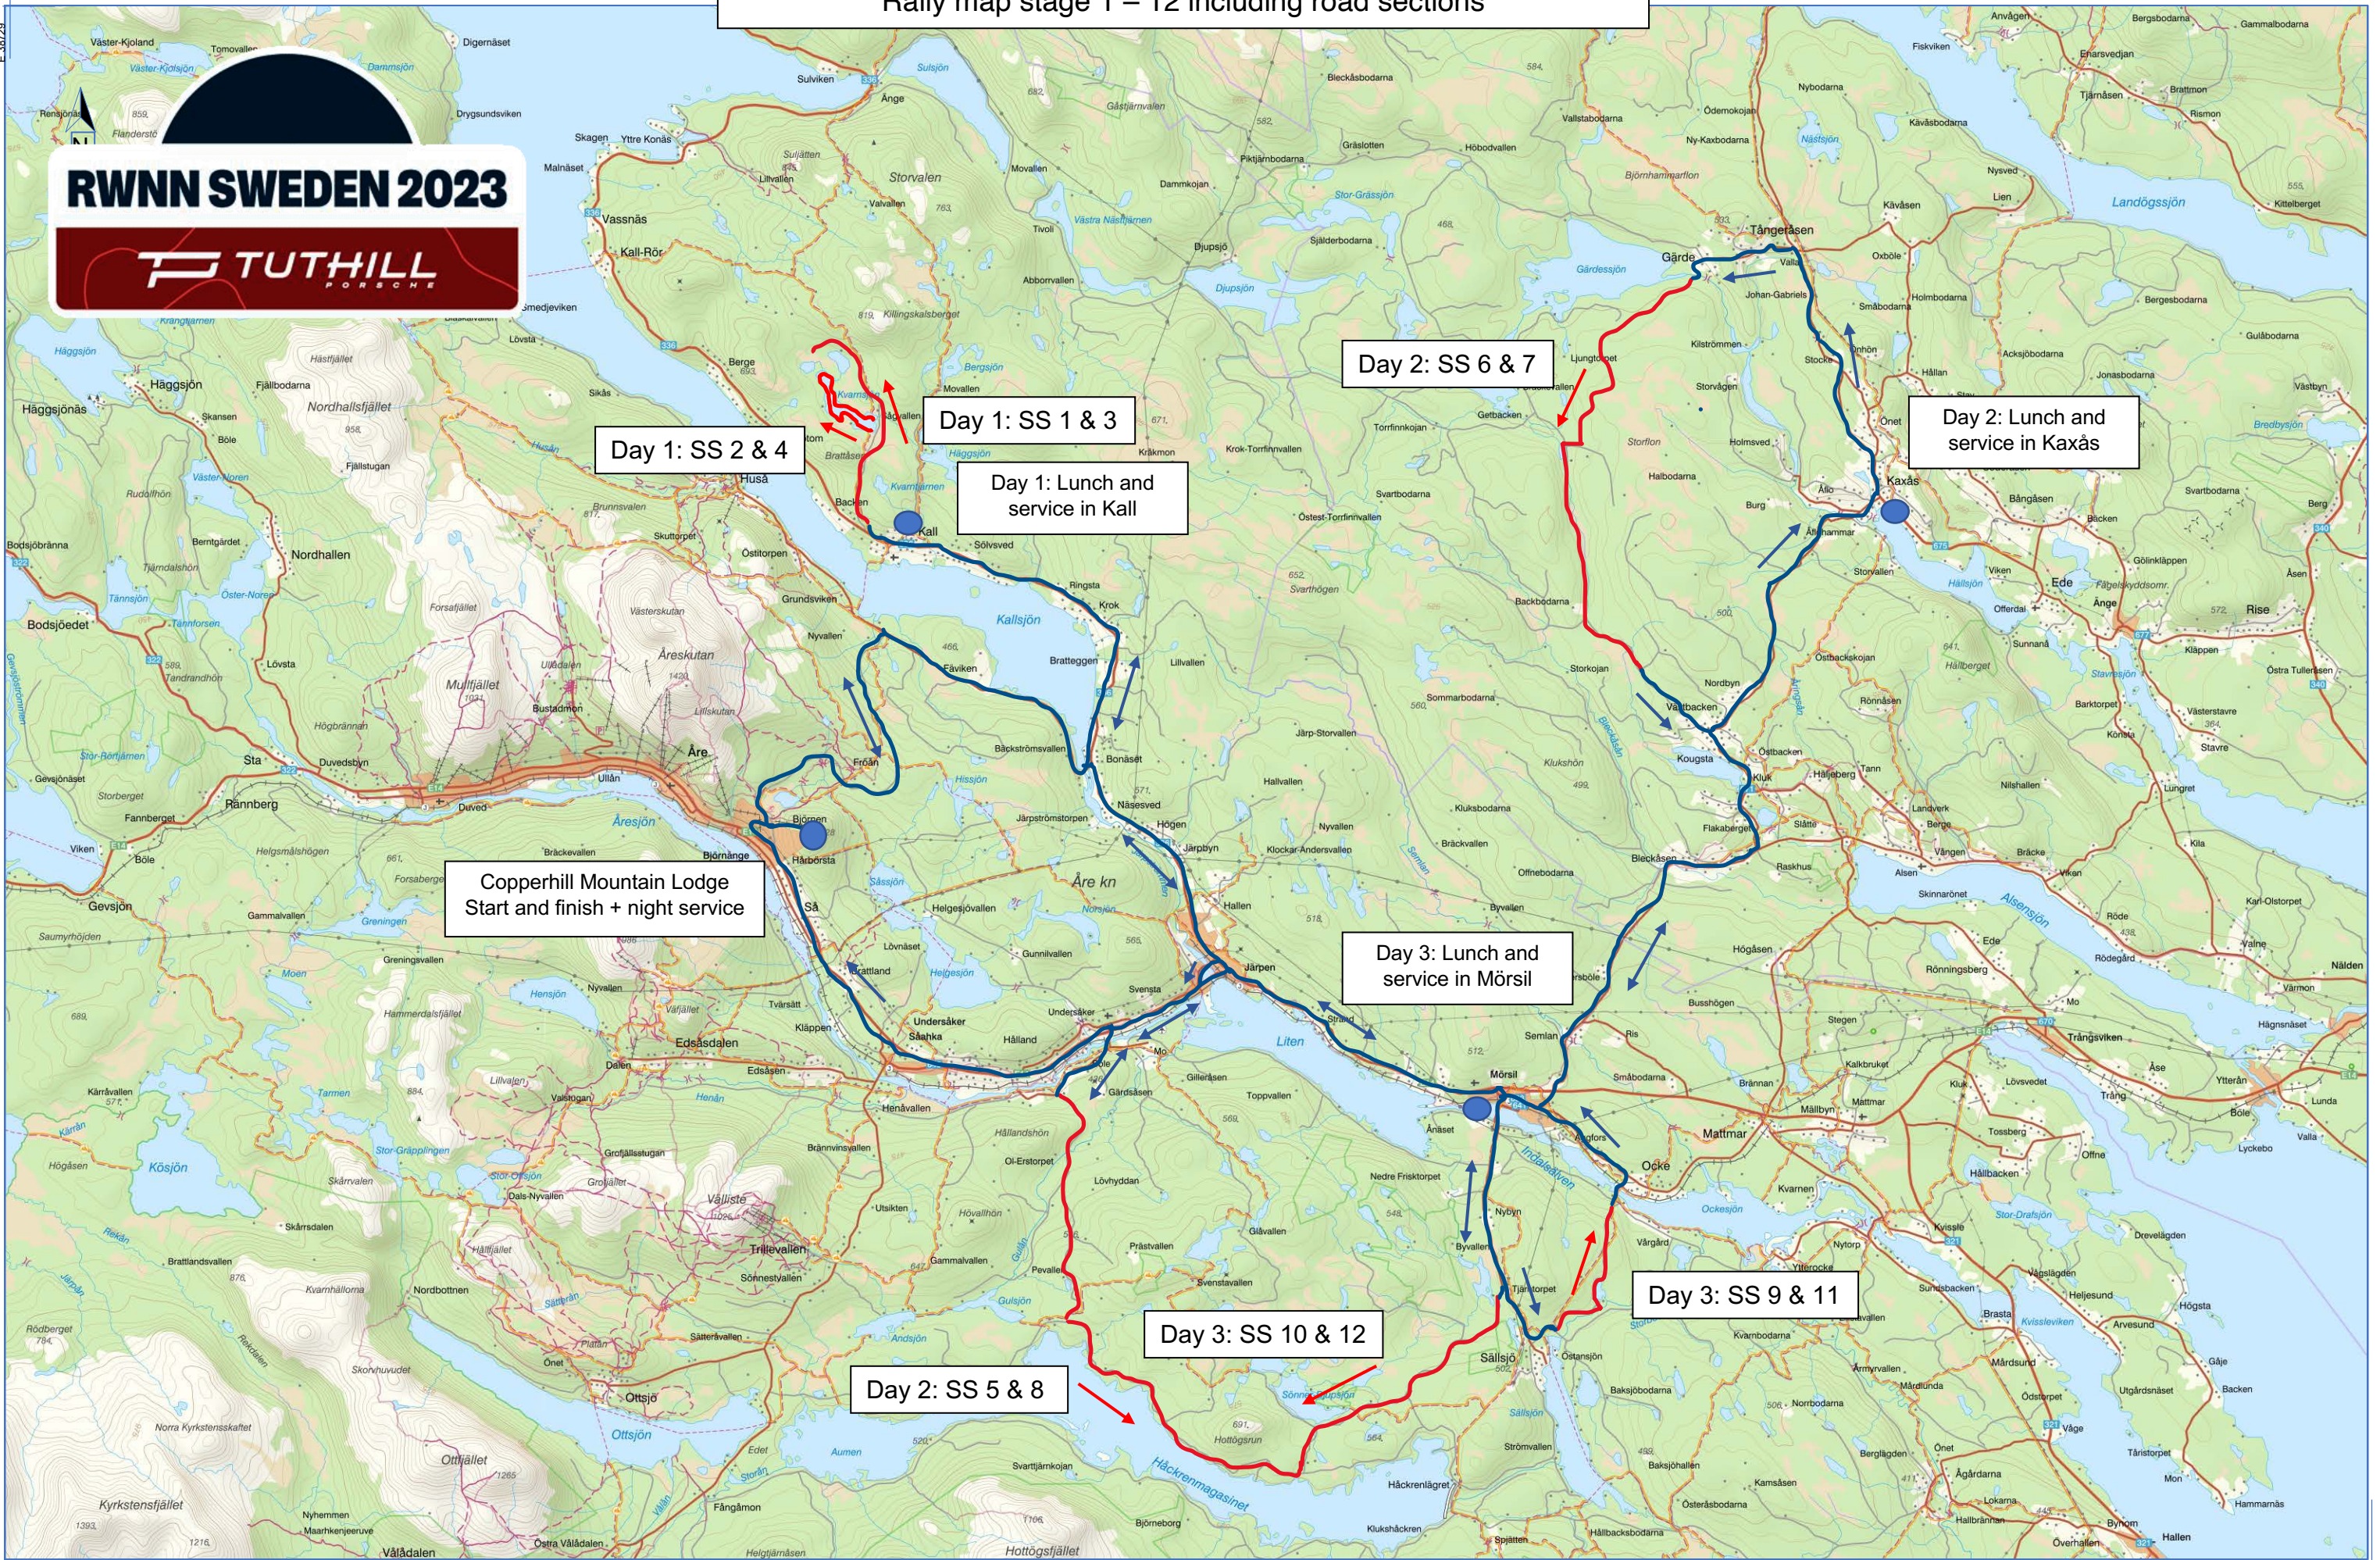

Rally With No Name 2023

Rally map stage 1 – 12 including road sections

RWNN SWEDEN 2023

Copperhill Mountain Lodge
Start and finish + night service